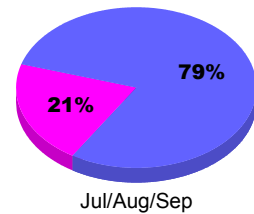

Membership Results
2010-2011

Membership
2009-2010

Month	Net Memb Goal	Actual New Memb	Actual Dropped Memb	Gain/Loss of Memb	Gain/Loss of Memb
Jul/Aug/Sep	-20	38	-62	-24	-18
Totals	-20	38	-62	-24	-18

Membership Results 2010-2011

Goal, New, Dropped, Gain/Loss

Comparison of Membership Gain/Loss

Current Year Compared to the Previous Year

Gender Comparison 2010-2011

■ Male ■ Female