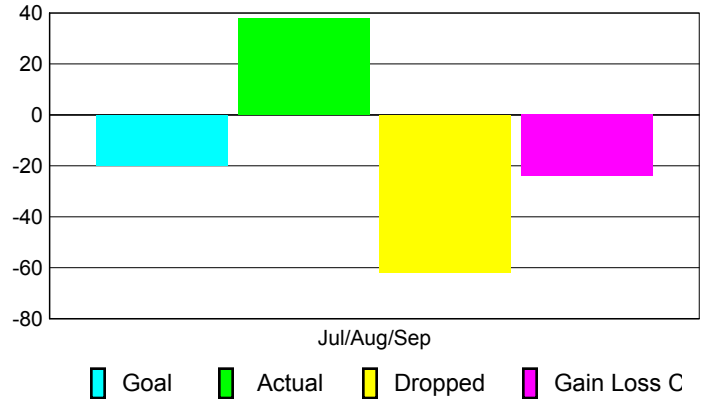

Membership Results 2010-2011

Goal, New, Dropped, Gain/Loss